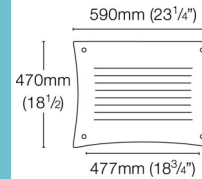

SVT

Price includes shelf & columns/feet

SV32mm
Columns/Feet

SVT
Cherry, Black, Oak,
Dark Oak or Maple

£270

SVT
Bamboo,
Black Bamboo

£300