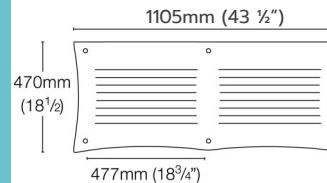

SV2T

Price includes shelf & columns/feet

SV32mm
Columns/Feet

SV2T
Cherry, Black, Oak,
Dark Oak or Maple

£465

SV2T
Bamboo,
Black Bamboo

£525

X Reference

X Reference pricing - multiply the number of tiers required by the tier price which includes Columns and Bronze Feet.