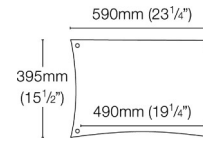

Q4EVO

Price includes shelf & columns/feet

19mm
Columns/Feet

SV32mm
Columns/Feet

Q4EVO
Cherry, Black, Oak,
Dark Oak or Maple

£135

£185

Q4EVO
Bamboo,
Black Bamboo

£160

£210